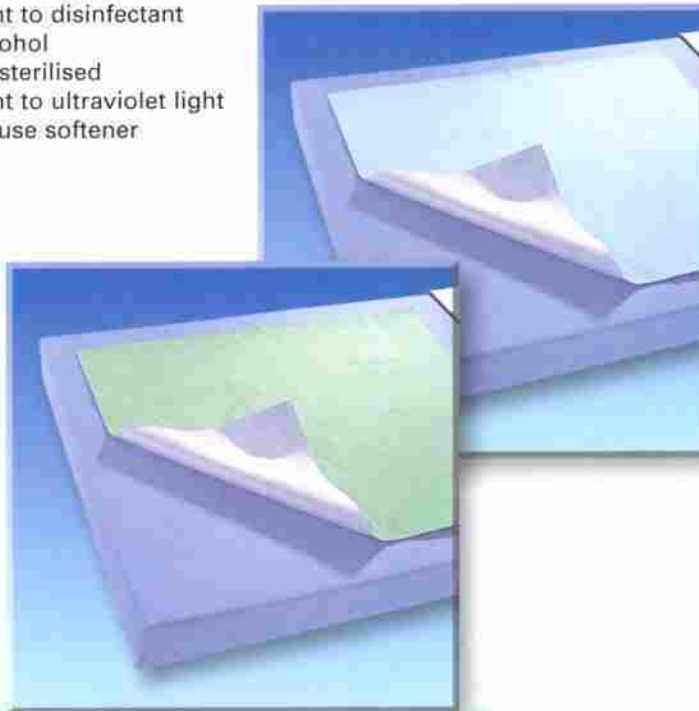

Care instructions

- suitable for dryer
- resistant to disinfectant and alcohol
- can be sterilised
- resistant to ultraviolet light
- do not use softener