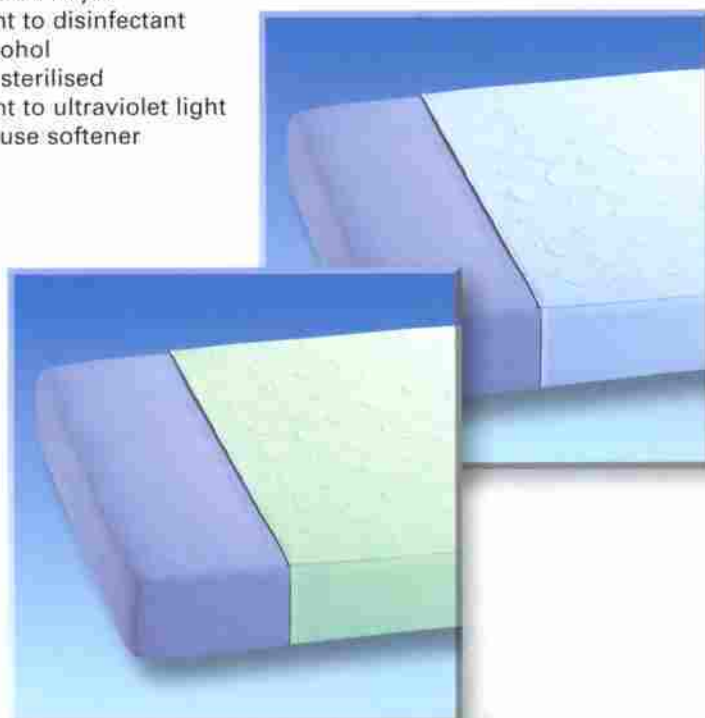

Care instructions

- suitable for dryer
- resistant to disinfectant and alcohol
- can be sterilised
- resistant to ultraviolet light
- do not use softener